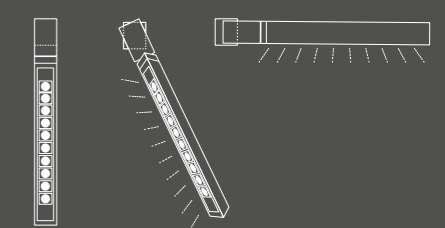

Combinazione dei due movimenti
Combination of the two movements