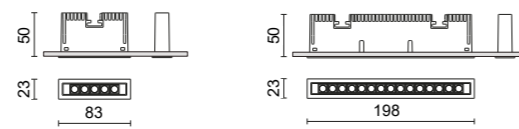

Minirooler-IN

Incasso per controsoffitti con cornice + driver remoto
Downlight for false ceilings with frame + remote driver