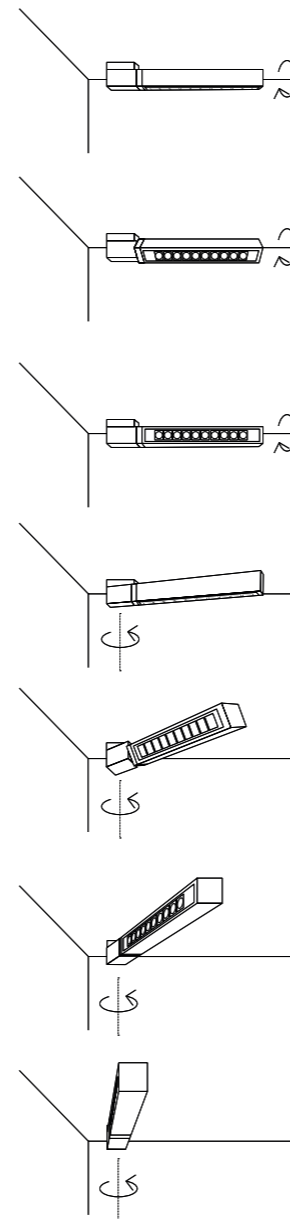

Minirooler orientabile

luce dritta al punto

Minirooler Adjustable, light straight to the point

Minirooler Orientabile è la soluzione di illuminazione definitiva per ambienti in costante cambiamento, come showroom, negozi e spazi espositivi, dove l'accento è posto su elementi che meritano la massima attenzione. Offre un'illuminazione versatile e concentrata, perfetta per mettere in risalto gli aspetti chiave del contesto in cui è inserito.

È disponibile in due varianti:

Minirooler Orientabile Base - per applicazioni a parete e soffitto

Minirooler Orientabile 48V / LKM - per applicazione a binario 48V e 230V

Minirooler Adjustable is the ultimate lighting solution for constantly changing environments, such as showrooms, stores, and exhibition spaces, where the focus is on elements that deserve the utmost attention. It provides versatile and concentrated lighting, perfect for highlighting key aspects of the context in which it is placed.

It is available in two variants:

Minirooler Orientabile Base - for wall and ceiling applications

Minirooler Orientabile 48V / LKM - for 48V and 230V track applications

Minirooler Orientabile è dotato di una doppia rotazione, che può essere utilizzata in modo sincronizzato, per offrirti la massima flessibilità.

Minirooler Orientabile offers ultimate flexibility: two synchronized rotations to completely adapt to your needs.

Rotazione attorno alla base
Rotation around the base

Rotazione separata della testa
Separate rotation of the head

Combinazione dei due movimenti
Combination of the two movements