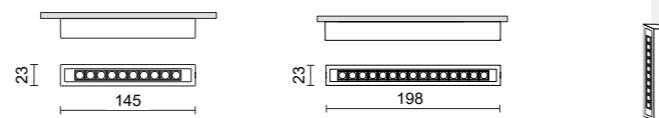

Minirooler Base

Plafoniera per luce fissa + driver remoto
Ceiling mounted fixed luminaire + remote driver