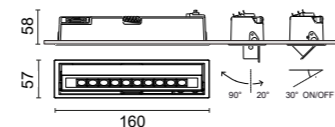

Minirooler Foil

Fonte luminosa a scomparsa, oscillante + driver remoto
Hidden light source, tilttable + remote driver